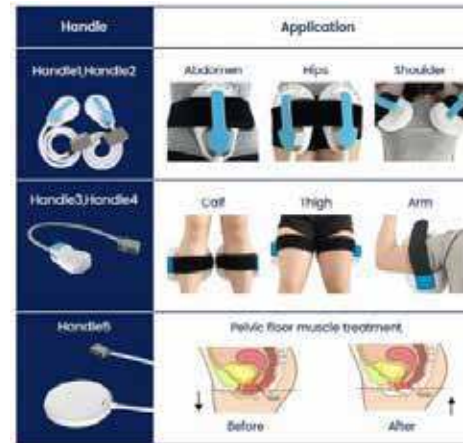

Sculpt A Toned Abdomen

Say goodbye to stubborn fat around your abdomen with Shape Machine's abdominal slimming feature. You will be able to see results quickly!

Gain Lean Muscle Mass

The Shape Machine uses electrical stimulation to help you improve muscle strength, allowing you to gain lean muscle mass and increase muscle tone effortlessly.

Tighten Up Your Buttock

The Shape Machine also helps you tighten up and tone up your buttock area. It can help you achieve a firmer, rounder and more lifted butt in no time!

Burn Fat Faster

Achieve faster fat-burning results with the Shape Machine's advanced fat-burning feature. You will see visible results in no time!

Unit Specifications

Power	220/110V 50/60Hz	RF Frequency	1 - 4 MHz
Colour	White	Input voltage	AC 110V-220V
Machine size	64 x 50 x 57cm	Unit Weight	43 Kg
Function	Body shape and Buttocks lift	Handles	2

N\$104 500.00